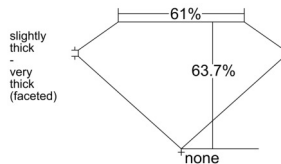

GIA®

FACSIMILE

GIA REPORT 1533989208

Verify this report at GIA.edu

GIA NATURAL DIAMOND DOSSIER®

November 14, 2025
GIA Report Number 1533989208
Shape and Cutting Style ..... Pear Brilliant
Measurements ..... 8.01 x 4.87 x 3.10 mm

GRADING RESULTS

Carat Weight ..... 0.72 carat
Color Grade ..... D
Clarity Grade SI1

ADDITIONAL GRADING INFORMATION

Polish ..... Excellent
Symmetry ..... Excellent
Fluorescence ..... None
Clarity Characteristics ..... Crystal, Cloud
Inscription(s): GIA 1533989208

PROPORTIONS

Profile not to actual proportions

GRADING SCALES

GIA COLOR SCALE		GIA CLARITY SCALE			
COLORLESS	D	VERY VERY SLIGHTLY INCLUDED	FLAWLESS		
	E		INTERNALLY FLAWLESS		
	F	VERY SLIGHTLY INCLUDED	VVS₁		
	G		VVS₂		
	H		VS₁		
	NEAR COLORLESS	I	SLIGHTLY INCLUDED	VS₂	
		J		SI₁	
		FAINT	K	INCLUDED	SI₂
			L		I₁
			M		I₂
VERT LIGHT	N	LIGHT	I₃		
	O				
	P				
	Q				
	R