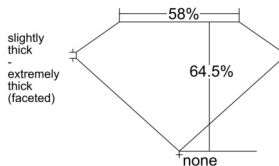

GIA®

FACSIMILE

GIA REPORT 1545422047

Verify this report at GIA.edu

GIA NATURAL DIAMOND DOSSIER®

January 12, 2026
GIA Report Number 1545422047
Shape and Cutting Style ..... Heart Brilliant
Measurements ..... 5.26 x 5.85 x 3.77 mm

GRADING RESULTS

Carat Weight ..... 0.71 carat
Color Grade ..... D
Clarity Grade VVS2

ADDITIONAL GRADING INFORMATION

Polish ..... Excellent
Symmetry ..... Excellent
Fluorescence ..... Faint
Clarity Characteristics..Crystal, Cloud, Pinpoint, Indented Natural
Inscription(s): GIA 1545422047

PROPORTIONS

Profile not to actual proportions

GRADING SCALES

GIA COLOR SCALE		GIA CLARITY SCALE			
COLORLESS	D	VERY VERY SLIGHTLY INCLUDED	FLAWLESS		
	E		INTERNALLY FLAWLESS		
	F	VERY SLIGHTLY INCLUDED	VVS₁		
	G		VVS₂		
	H		VS₁		
	NEAR COLORLESS	I	SLIGHTLY INCLUDED	VS₂	
		J		SI₁	
		FAINT	K	INCLUDED	SI₂
			L		I₁
			M		I₂
VERT LIGHT	N	LIGHT	I₃		
	O				
	P				
	Q				
LIGHT	R				
	S				
	T				
	U				
	V				
	W				
	X				
	Y				
	Z