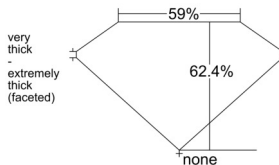

GIA®

FACSIMILE

GIA REPORT 1545847319

Verify this report at GIA.edu

GIA NATURAL DIAMOND DOSSIER®

March 20, 2026
GIA Report Number 1545847319
Shape and Cutting Style ..... Marquise Brilliant
Measurements ..... 8.32 x 4.30 x 2.68 mm

GRADING RESULTS

Carat Weight ..... 0.61 carat
Color Grade ..... J
Clarity Grade SI1

ADDITIONAL GRADING INFORMATION

Polish ..... Excellent
Symmetry ..... Excellent
Fluorescence ..... None
Clarity Characteristics ..... Cloud
Inscription(s): GIA 1545847319

PROPORTIONS

Profile not to actual proportions

GRADING SCALES

GIA COLOR SCALE		GIA CLARITY SCALE			
COLORLESS	D	VERY VERY SLIGHTLY INCLUDED	FLAWLESS		
	E		INTERNALLY FLAWLESS		
	F	VERY SLIGHTLY INCLUDED	VVS₁		
	G		VVS₂		
	H		VS₁		
	NEAR COLORLESS	I	SLIGHTLY INCLUDED	VS₂	
		J		SI₁	
		FAINT	K	INCLUDED	SI₂
			L		I₁
			M		I₂
VERT LIGHT	N	INCLUDED	I₃		
	O				
	P				
	Q				
LIGHT	R				
	S				
	T				
	U				
	V				
	W				
	X				
	Y				
	Z