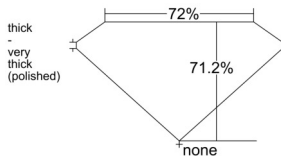

GIA®

FACSIMILE

GIA REPORT 1548994378

Verify this report at GIA.edu

GIA NATURAL DIAMOND DOSSIER®

April 09, 2026
GIA Report Number 1548994378
Shape and Cutting Style ..... Square Modified Brilliant
Measurements ..... 5.16 x 5.09 x 3.62 mm

GRADING RESULTS

Carat Weight ..... 0.81 carat
Color Grade I
Clarity Grade VS1

ADDITIONAL GRADING INFORMATION

Polish ..... Excellent
Symmetry ..... Excellent
Fluorescence ..... None
Clarity Characteristics ..... Feather
Inscription(s): GIA 1548994378

PROPORTIONS

Profile not to actual proportions

GRADING SCALES

GIA COLOR SCALE		GIA CLARITY SCALE			
COLORLESS	D	VERY VERY SLIGHTLY INCLUDED	FLAWLESS		
	E		INTERNALLY FLAWLESS		
	F	VERY SLIGHTLY INCLUDED	VVS₁		
	G		VVS₂		
	H		VS₁		
	NEAR COLORLESS	I	SLIGHTLY INCLUDED	VS₂	
		J		SI₁	
		FAINT	K	INCLUDED	SI₂
			L		I₁
			M		I₂
VERT LIGHT	N	LIGHT	I₃		
	O				
	P				
	Q				
	R				
	S