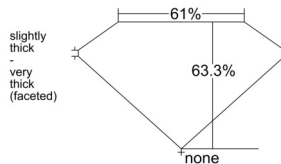

GIA®

FACSIMILE

GIA REPORT 1549201675

Verify this report at GIA.edu

GIA NATURAL DIAMOND DOSSIER®

December 11, 2025
GIA Report Number 1549201675
Shape and Cutting Style ..... Heart Brilliant
Measurements ..... 5.47 x 6.54 x 4.14 mm

GRADING RESULTS

Carat Weight ..... 0.92 carat
Color Grade I
Clarity Grade VVS1

ADDITIONAL GRADING INFORMATION

Polish ..... Excellent
Symmetry ..... Excellent
Fluorescence ..... Faint
Clarity Characteristics ..... Indented Natural
Inscription(s): GIA 1549201675

PROPORTIONS

Profile not to actual proportions

GRADING SCALES

GIA COLOR SCALE		GIA CLARITY SCALE			
COLORLESS	D	VERY VERY SLIGHTLY INCLUDED	FLAWLESS		
	E		INTERNALLY FLAWLESS		
	F	VERY SLIGHTLY INCLUDED	VVS₁		
	G		VVS₂		
	H		VS₁		
	NEAR COLORLESS	I	SLIGHTLY INCLUDED	VS₂	
		J		SI₁	
		FAINT	K	INCLUDED	SI₂
			L		I₁
			M		I₂
VERT LIGHT	N	LIGHT	I₃		
	O				
	P				
	Q				
	R