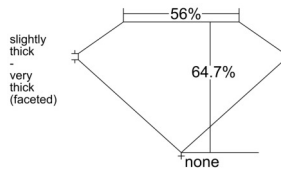

GIA®

FACSIMILE

GIA REPORT 1555003664

Verify this report at GIA.edu

GIA NATURAL DIAMOND DOSSIER®

April 11, 2026
GIA Report Number 1555003664
Shape and Cutting Style ..... Marquise Brilliant
Measurements ..... 9.72 x 4.64 x 3.00 mm

GRADING RESULTS

Carat Weight ..... 0.80 carat
Color Grade ..... D
Clarity Grade VS1

ADDITIONAL GRADING INFORMATION

Polish ..... Excellent
Symmetry ..... Excellent
Fluorescence ..... Strong Blue
Clarity Characteristics ..... Crystal
Inscription(s): GIA 1555003664

PROPORTIONS

Profile not to actual proportions

GRADING SCALES

GIA COLOR SCALE		GIA CLARITY SCALE			
COLORLESS	D	VERY VERY SLIGHTLY INCLUDED	FLAWLESS		
	E		INTERNALLY FLAWLESS		
	F	VERY SLIGHTLY INCLUDED	VVS₁		
	G		VVS₂		
	H		VS₁		
	NEAR COLORLESS	I	SLIGHTLY INCLUDED	VS₂	
		J		SI₁	
		FAINT	K	INCLUDED	SI₂
			L		I₁
			M		I₂
N			I₃		
VERT LIGHT	O	LIGHT			
	P				
	Q				
	R				
	S				
	T				
LIGHT	U				
	V				
	W				
	X				
Y					
Z