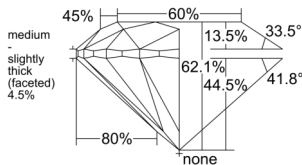

GIA®

FACSIMILE

GIA REPORT 1559078076

Verify this report at GIA.edu

GIA NATURAL DIAMOND DOSSIER®

April 21, 2026
GIA Report Number 1559078076
Shape and Cutting Style ..... Round Brilliant
Measurements ..... 4.26 - 4.29 x 2.65 mm

GRADING RESULTS

Carat Weight ..... 0.30 carat
Color Grade ..... G
Clarity Grade VVS2
Cut Grade ..... Excellent

ADDITIONAL GRADING INFORMATION

Polish ..... Excellent
Symmetry ..... Excellent
Fluorescence ..... Faint
Clarity Characteristics ..... Pinpoint
Inscription(s): GIA 1559078076

PROPORTIONS

Profile to actual proportions

GRADING SCALES

GIA COLOR SCALE	GIA CLARITY SCALE	GIA CUT SCALE
COLOURLESS	FLAWLESS	EXCELLENT
D	INTERNALLY FLAWLESS	
E	VVS₁	VERY GOOD
F		
G	VS₁	GOOD
H		
I	SI₁	FAIR
J		
K	I₁	POOR
L		
M	I₂	
N		
O	I₃	
P		
VERY LIGHT		
R		
S		
T		
U		
V		
W		
X		
Y		
Z