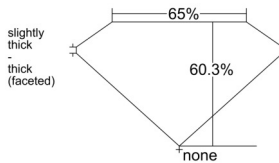

GIA®

FACSIMILE

GIA REPORT 2556061059

Verify this report at GIA.edu

GIA NATURAL DIAMOND DOSSIER®

April 17, 2026
GIA Report Number 2556061059
Shape and Cutting Style ..... Heart Brilliant
Measurements ..... 3.93 x 4.59 x 2.77 mm

GRADING RESULTS

Carat Weight ..... 0.31 carat
Color Grade ..... J
Clarity Grade VS1

ADDITIONAL GRADING INFORMATION

Polish ..... Excellent
Symmetry ..... Excellent
Fluorescence ..... Faint
Clarity Characteristics ..... Crystal, Needle
Inscription(s): GIA 2556061059

PROPORTIONS

Profile not to actual proportions

GRADING SCALES

GIA COLOR SCALE		GIA CLARITY SCALE	
COLORLESS	D	VERY VERY SLIGHTLY INCLUDED	FLAWLESS
	E		INTERNALLY FLAWLESS
	F		VVS₁
	G		VVS₂
	H		VS₁
	I		VS₂
	J		SI₁
	K		SI₂
	L		I₁
	M		I₂
NEAR COLORLESS	N	SLIGHTLY INCLUDED	I₃
	O		
	P		
	Q		
FAINT	R		
	S		
	T		
	U		
VERY LIGHT	V		
	W		
	X		
	Y		
LIGHT	Z