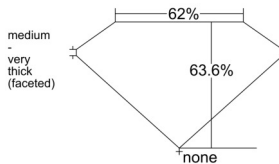

GIA®

FACSIMILE

GIA REPORT 2557065881

Verify this report at GIA.edu

GIA NATURAL DIAMOND DOSSIER®

April 20, 2026
GIA Report Number 2557065881
Shape and Cutting Style ..... Heart Brilliant
Measurements ..... 3.99 x 4.51 x 2.87 mm

GRADING RESULTS

Carat Weight ..... 0.30 carat
Color Grade ..... E
Clarity Grade VVS2

ADDITIONAL GRADING INFORMATION

Polish ..... Excellent
Symmetry ..... Very Good
Fluorescence ..... None
Clarity Characteristics ..... Feather, Cloud, Pinpoint
Inscription(s): GIA 2557065881

PROPORTIONS

Profile not to actual proportions

GRADING SCALES

GIA COLOR SCALE		GIA CLARITY SCALE	
COLORLESS	D	VERY VERY SLIGHTLY INCLUDED	FLAWLESS
	E		INTERNALLY FLAWLESS
	F		VVS₁
	G		VVS₂
	H		VS₁
	I		VS₂
	J		SI₁
	K		SI₂
	L		I₁
	M		I₂
NEAR COLORLESS	N	SLIGHTLY INCLUDED	I₃
	O		
	P		
	Q		
FAINT	R		
	S		
	T		
	U		
VERT LIGHT	V		
	W		
	X		
	Y		
LIGHT	Z