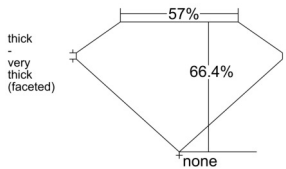

GIA®

FACSIMILE

GIA REPORT 2557098470

Verify this report at GIA.edu

GIA NATURAL DIAMOND DOSSIER®

April 24, 2026
GIA Report Number 2557098470
Shape and Cutting Style ..... Oval Brilliant
Measurements ..... 7.32 x 5.25 x 3.49 mm

GRADING RESULTS

Carat Weight ..... 0.93 carat
Color Grade ..... J
Clarity Grade VS1

ADDITIONAL GRADING INFORMATION

Polish ..... Excellent
Symmetry ..... Excellent
Fluorescence ..... Strong Blue
Clarity Characteristics ..... Feather, Pinpoint
Inscription(s): GIA 2557098470

PROPORTIONS

Profile not to actual proportions

GRADING SCALES

GIA COLOR SCALE		GIA CLARITY SCALE			
COLORLESS	D	VERY VERY SLIGHTLY INCLUDED	FLAWLESS		
	E		INTERNALLY FLAWLESS		
	F	VERY SLIGHTLY INCLUDED	VS₁		
	G		VS₂		
	H		VS₁		
	NEAR COLORLESS	I	SLIGHTLY INCLUDED	VS₂	
		J		SI₁	
		FAINT	K	INCLUDED	SI₂
			L		I₁
			M		I₂
VERT LIGHT	N	LIGHT	I₃		
	O				
	P				
	Q				
	R				
	S				
	T