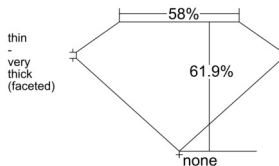

GIA®

FACSIMILE

GIA REPORT 3545994529

Verify this report at GIA.edu

GIA NATURAL DIAMOND DOSSIER®

April 09, 2026
GIA Report Number 3545994529
Shape and Cutting Style ..... Heart Brilliant
Measurements ..... 4.04 x 4.51 x 2.79 mm

GRADING RESULTS

Carat Weight ..... 0.30 carat
Color Grade ..... E
Clarity Grade VVS1

ADDITIONAL GRADING INFORMATION

Polish ..... Excellent
Symmetry ..... Very Good
Fluorescence ..... None
Clarity Characteristics ..... Indented Natural
Inspection(s): GIA 3545994529

PROPORTIONS

Profile not to actual proportions

GRADING SCALES

GIA COLOR SCALE		GIA CLARITY SCALE			
COLORLESS	D	VERY VERY SLIGHTLY INCLUDED	FLAWLESS		
	E		INTERNALLY FLAWLESS		
	F	VERY SLIGHTLY INCLUDED	VVS₁		
	G		VVS₂		
	H		VS₁		
	NEAR COLORLESS	I	SLIGHTLY INCLUDED	VS₂	
		J		SI₁	
		FAINT	K	INCLUDED	SI₂
			L		I₁
			M		I₂
VERT LIGHT	N	INCLUDED	I₃		
	O				
	P				
	Q				
	R				
LIGHT	S				
	T				
	U				
	V				
	W				
	X				
	Y				
	Z