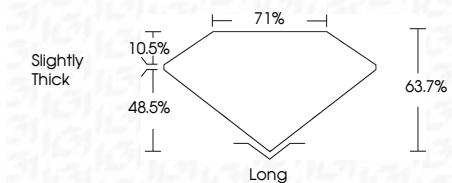

ELECTRONIC COPY

651456633
Report verification at igi.org

October 4, 2024
IGI Report Number **651456633**
Description **NATURAL DIAMOND**
Shape and Cutting Style **EMERALD CUT**
Measurements **13.58 X 9.12 X 5.81 MM**

GRADING RESULTS

Carat Weight **7.02 CARATS**
Color Grade **K**
Clarity Grade **VVS 1**
Cut Grade **VERY GOOD**

ADDITIONAL GRADING INFORMATION

Polish **EXCELLENT**
Symmetry **EXCELLENT**
Fluorescence **NONE**
Inscription(s) **IGI 651456633**

IGI

October 4, 2024
IGI Report No 651456633
EMERALD CUT
13.58 X 9.12 X 5.81 MM
7.02 CARATS
K
VVS 1
VERY GOOD
63.7%
71%
Slightly Thick
Long
EXCELLENT
EXCELLENT
NONE
IGI 651456633

DIAMOND REPORT

October 4, 2024
IGI Report Number **651456633**
Description **NATURAL DIAMOND**
Shape and Cutting Style **EMERALD CUT**
Measurements **13.58 X 9.12 X 5.81 MM**