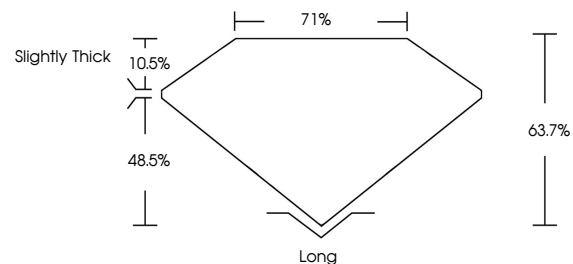

GRADING RESULTS

Carat Weight **7.02 CARATS**
Color Grade **K**
Clarity Grade **VVS 1**
Cut Grade **VERY GOOD**

ADDITIONAL GRADING INFORMATION

Polish **EXCELLENT**
Symmetry **EXCELLENT**
Fluorescence **NONE**
Inscription(s) **IGI 651456633**

IGI

October 4, 2024
IGI Report No 651456633
EMERALD CUT
13.58 X 9.12 X 5.81 MM
7.02 CARATS
K
VVS 1
VERY GOOD
63.7%
71%
Slightly Thick
Long
EXCELLENT
EXCELLENT
NONE
IGI 651456633

DIAMOND REPORT

October 4, 2024
IGI Report Number **651456633**
Description **NATURAL DIAMOND**
Shape and Cutting Style **EMERALD CUT**
Measurements **13.58 X 9.12 X 5.81 MM**

PROPORTIONS

Sample Image Used

CLARITY CHARACTERISTICS

KEY TO SYMBOLS

Red symbols indicate internal characteristics.
Green symbols indicate external characteristics.

COLOR

D - F	G - J	K - M	N - R	S - Z	FANCY
Colorless	Near Colorless	Slightly Tinted	Very Light Color	Light Color	