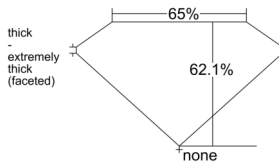

GIA®

FACSIMILE

GIA REPORT 6541822284

Verify this report at GIA.edu

GIA NATURAL DIAMOND DOSSIER®

March 17, 2026
GIA Report Number **6541822284**
Shape and Cutting Style ..... **Pear Brilliant**
Measurements ..... **7.80 x 4.81 x 2.99 mm**

GRADING RESULTS

Carat Weight ..... **0.70 carat**
Color Grade ..... **G**
Clarity Grade **VS1**

ADDITIONAL GRADING INFORMATION

Polish ..... **Excellent**
Symmetry ..... **Very Good**
Fluorescence ..... **None**
Clarity Characteristics..... **Feather, Indented Natural, Pinpoint**
Inscription(s): **GIA 6541822284**

PROPORTIONS

Profile not to actual proportions

GRADING SCALES

GIA COLOR SCALE		GIA CLARITY SCALE			
COLORLESS	D	VERY VERY SLIGHTLY INCLUDED	FLAWLESS		
	E		INTERNALLY FLAWLESS		
	F	VERY SLIGHTLY INCLUDED	VS₁		
	G		VS₂		
	H		VS₁		
	NEAR COLORLESS	I	SLIGHTLY INCLUDED	SI₁	
		J		SI₂	
		FAINT	K	INCLUDED	I₁
			L		I₂
			M		I₃
VERTICALLY LIGHT	N				
	O				
	P				
	Q				
	R				
LIGHT	S				
	T				
	U				
	V				
	W				
X					
Y					
Z