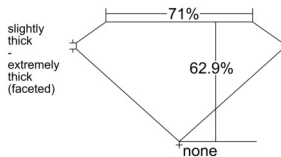

GIA®

FACSIMILE

GIA REPORT 6542072618

Verify this report at GIA.edu

GIA NATURAL DIAMOND DOSSIER®

November 24, 2025
GIA Report Number 6542072618
Shape and Cutting Style ..... Heart Brilliant
Measurements ..... 4.89 x 5.60 x 3.52 mm

GRADING RESULTS

Carat Weight ..... 0.60 carat
Color Grade ..... H
Clarity Grade VVS1

ADDITIONAL GRADING INFORMATION

Polish ..... Excellent
Symmetry ..... Excellent
Fluorescence ..... Faint
Clarity Characteristics ..... Pinpoint, Feather
Inscription(s): GIA 6542072618

PROPORTIONS

slightly thick
+ extremely thick (faceted)

Profile not to actual proportions

GRADING SCALES

GIA COLOR SCALE		GIA CLARITY SCALE			
COLORLESS	D	VERY VERY SLIGHTLY INCLUDED	FLAWLESS		
	E		INTERNALLY FLAWLESS		
	F	VERY SLIGHTLY INCLUDED	VVS₁		
	G		VVS₂		
	H		VS₁		
	NEAR COLORLESS	I	SLIGHTLY INCLUDED	VS₂	
		J		SI₁	
		FAINT	K	INCLUDED	SI₂
			L		I₁
			M		I₂
VERY LIGHT			N	LIGHT	I₃
			O		
			P		
	Q				
LIGHT	R				
	S				
	T				
	U				
	V				
	Z