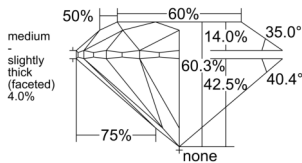

GIA®

FACSIMILE

GIA REPORT 6542843741

Verify this report at GIA.edu

GIA NATURAL DIAMOND DOSSIER®

March 20, 2026
GIA Report Number 6542843741
Shape and Cutting Style ..... Round Brilliant
Measurements ..... 4.74 - 4.75 x 2.86 mm

GRADING RESULTS

Carat Weight ..... 0.40 carat
Color Grade ..... K
Clarity Grade VVS1
Cut Grade ..... Very Good

ADDITIONAL GRADING INFORMATION

Polish ..... Excellent
Symmetry ..... Excellent
Fluorescence ..... None
Clarity Characteristics ..... Pinpoint, Feather
Inscription(s): GIA 6542843741

PROPORTIONS

Profile to actual proportions

GRADING SCALES

GIA COLOR SCALE

COLOURESS	D
	E
	F
	G
	H
	I
	J
NEAR COLOURESS	K
	L
FANIT	M
	N
	O
	P
	Q
VERY LIGHT	R
	S
	T
	U
	V
	W
	X
	Y
LIGHT	Z

GIA CLARITY SCALE

VERY VERY SLIGHTLY INCLUDED	FLAWLESS
	INTERNALLY FLAWLESS
VERY SLIGHTLY INCLUDED	VVS₁
	VVS₂
SLIGHTLY INCLUDED	VS₁
	VS₂
INCLUDED	SI₁
	SI₂
	I₁
	I₂
	I₃

GIA CUT SCALE

EXCELLENT
VERY GOOD
GOOD
FAIR
POOR