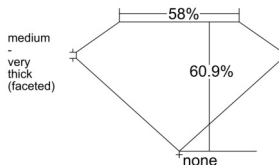

GIA®

FACSIMILE

GIA REPORT 6542844095

Verify this report at GIA.edu

GIA NATURAL DIAMOND DOSSIER®

March 23, 2026
GIA Report Number **6542844095**
Shape and Cutting Style ..... **Heart Brilliant**
Measurements ..... **5.45 x 6.36 x 3.87 mm**

GRADING RESULTS

Carat Weight ..... **0.80 carat**
Color Grade ..... **K**
Clarity Grade **VVS2**

ADDITIONAL GRADING INFORMATION

Polish ..... **Excellent**
Symmetry ..... **Excellent**
Fluorescence ..... **Faint**
Clarity Characteristics ..... **Feather, Pinpoint**
Inscription(s): **GIA 6542844095**

PROPORTIONS

Profile not to actual proportions

GRADING SCALES

GIA COLOR SCALE		GIA CLARITY SCALE			
COLORLESS	D	VERY VERY SLIGHTLY INCLUDED	FLAWLESS		
	E		INTERNALLY FLAWLESS		
	F	VERY SLIGHTLY INCLUDED	VVS₁		
	G		VVS₂		
	H		VS₁		
	NEAR COLORLESS	I	SLIGHTLY INCLUDED	VS₂	
		J		SI₁	
		FAINT	K	INCLUDED	SI₂
			L		I₁
			M		I₂
VERT LIGHT	N		INCLUDED	I₃	
	O				
	P				
	Q				
	LIGHT		R		
		S			
		T			
U					
V					
W					
X					
Y					
Z