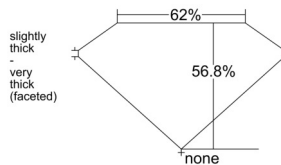

GIA®

FACSIMILE

GIA REPORT 6545634725

Verify this report at GIA.edu

GIA NATURAL DIAMOND DOSSIER®

February 16, 2026
GIA Report Number 6545634725
Shape and Cutting Style ..... Heart Brilliant
Measurements ..... 5.19 x 6.14 x 3.49 mm

GRADING RESULTS

Carat Weight ..... 0.70 carat
Color Grade ..... H
Clarity Grade SI1

ADDITIONAL GRADING INFORMATION

Polish ..... Excellent
Symmetry ..... Very Good
Fluorescence ..... None
Clarity Characteristics ..... Cloud, Crystal, Feather
Inscription(s): GIA 6545634725

PROPORTIONS

Profile not to actual proportions

GRADING SCALES

GIA COLOR SCALE		GIA CLARITY SCALE	
COLORLESS	D	VERY VERY SLIGHTLY INCLUDED	FLAWLESS
	E		INTERNALLY FLAWLESS
	F		VVS₁
	G		VVS₂
	H		VS₁
	I		VS₂
	J		SI₁
	K		SI₂
	L		I₁
	M		I₂
NEAR COLORLESS	N	SLIGHTLY INCLUDED	I₃
	O		
	P		
	Q		
FAINT	R		
	S		
	T		
	U		
VERT LIGHT	V		
	W		
	X		
	Y		
LIGHT	Z