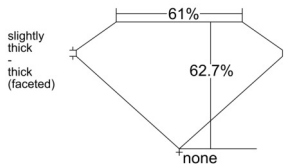

GIA®

FACSIMILE

GIA REPORT 6545904464

Verify this report at GIA.edu

GIA NATURAL DIAMOND DOSSIER®

March 27, 2026
GIA Report Number 6545904464
Shape and Cutting Style ..... Heart Brilliant
Measurements ..... 4.52 x 5.10 x 3.20 mm

GRADING RESULTS

Carat Weight ..... 0.45 carat
Color Grade ..... E
Clarity Grade ..... Internally Flawless

ADDITIONAL GRADING INFORMATION

Polish ..... Excellent
Symmetry ..... Excellent
Fluorescence ..... None
Clarity Characteristics... Surface Graining, Minor Details of Polish
Inspection(s): GIA 6545904464

PROPORTIONS

Profile not to actual proportions

GRADING SCALES

GIA COLOR SCALE		GIA CLARITY SCALE			
COLORLESS	D	VERY VERY SLIGHTLY INCLUDED	FLAWLESS		
	E		INTERNALLY FLAWLESS		
	F	VERY SLIGHTLY INCLUDED	VVS₁		
	G		VVS₂		
	H		VS₁		
	NEAR COLORLESS	I	SLIGHTLY INCLUDED	VS₂	
		J		SI₁	
		FAINT	K	INCLUDED	SI₂
			L		I₁
			M		I₂
VERTICALLY LIGHT	N	INCLUDED	I₃		
	O				
	P				
	Q				
	R				
LIGHT	S				
	T				
	U				
	V				
	W				
X					
Y					
Z