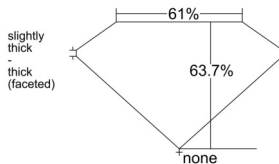

GIA®

FACSIMILE

GIA REPORT 6552036942

Verify this report at GIA.edu

GIA NATURAL DIAMOND DOSSIER®

April 20, 2026
GIA Report Number 6552036942
Shape and Cutting Style ..... Pear Brilliant
Measurements ..... 7.05 x 4.41 x 2.81 mm

GRADING RESULTS

Carat Weight ..... 0.52 carat
Color Grade I
Clarity Grade VS2

ADDITIONAL GRADING INFORMATION

Polish ..... Excellent
Symmetry ..... Excellent
Fluorescence ..... Faint
Clarity Characteristics..... Twinning Wisp, Cloud
Inscription(s): GIA 6552036942

PROPORTIONS

Profile not to actual proportions

GRADING SCALES

GIA COLOR SCALE		GIA CLARITY SCALE	
COLORLESS	D	VERY VERY SLIGHTLY INCLUDED	FLAWLESS
	E		INTERNALLY FLAWLESS
	F		VVS₁
	G		VVS₂
	H		VS₁
	I		VS₂
	J		SI₁
	K		SI₂
	L		I₁
	M		I₂
NEAR COLORLESS	N	SLIGHTLY INCLUDED	I₃
	O		
	P		
	Q		
FAINT	R		
	S		
	T		
	U		
VERY LIGHT	V		
	W		
	X		
	Y		
LIGHT	Z