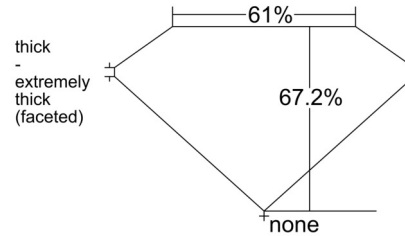

GIA NATURAL DIAMOND GRADING REPORT

April 30, 2026
GIA Report Number 6552143040
Shape and Cutting Style Pear Brilliant
Measurements 8.79 x 5.71 x 3.83 mm

GRADING RESULTS

Carat Weight 1.20 carat
Color Grade G
Clarity Grade VS2

ADDITIONAL GRADING INFORMATION

Polish Excellent
Symmetry Excellent
Fluorescence Strong Blue

Inscription(s): GIA 6552143040

Comments: Clouds are not shown. Pinpoints are not shown.

PROPORTIONS

Profile not to actual proportions

CLARITY CHARACTERISTICS

KEY TO SYMBOLS*

- Crystal
- ~ Feather
- ∖ Needle
- ∧ Natural

* Red symbols denote internal characteristics (inclusions). Green or black symbols denote external characteristics (blemishes). Diagram is an approximate representation of the diamond, and symbols shown indicate type, position, and approximate size of clarity characteristics. All clarity characteristics may not be shown. Details of finish are not shown.