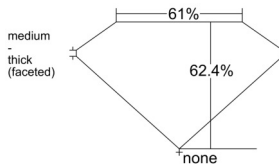

GIA®

FACSIMILE

GIA REPORT 6552154129

Verify this report at GIA.edu

GIA NATURAL DIAMOND DOSSIER®

May 04, 2026
GIA Report Number 6552154129
Shape and Cutting Style ..... Heart Brilliant
Measurements ..... 4.41 x 5.11 x 3.19 mm

GRADING RESULTS

Carat Weight ..... 0.42 carat
Color Grade ..... H
Clarity Grade VVS1

ADDITIONAL GRADING INFORMATION

Polish ..... Excellent
Symmetry ..... Excellent
Fluorescence ..... None
Clarity Characteristics ..... Feather
Inscription(s): GIA 6552154129

PROPORTIONS

Profile not to actual proportions

GRADING SCALES

GIA COLOR SCALE		GIA CLARITY SCALE			
COLORLESS	D	VERY VERY SLIGHTLY INCLUDED	FLAWLESS		
	E		INTERNALLY FLAWLESS		
	F		VVS₁		
	G		VVS₂		
	NEAR COLORLESS	H	VERY SLIGHTLY INCLUDED	VS₁	
		I		VS₂	
		FAINT	J	SLIGHTLY INCLUDED	S₁
			K		S₂
	L		I₁		
	M		I₂		
N	I₃				
O					
VERT LIGHT	P	INCLUDED			
	Q				
	R				
	S				
	T				
	U				
	V				
	W				
LIGHT	X				
	Y				
Z