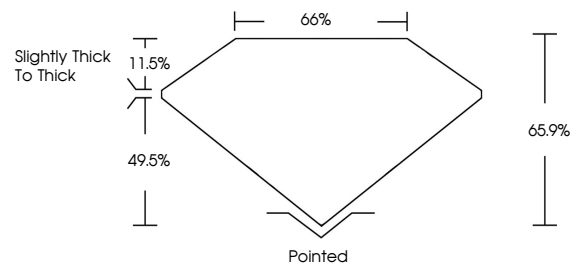

GRADING RESULTS

Carat Weight **2.52 CARATS**
Color Grade **K**
Clarity Grade **VS 1**
Cut Grade **VERY GOOD**

ADDITIONAL GRADING INFORMATION

Polish **EXCELLENT**
Symmetry **EXCELLENT**
Fluorescence **VERY SLIGHT**
Inscription(s) **IGI 657457907**

IGI

November 18, 2024
IGI Report No. 657457907
SQUARE EMERALD CUT
7.45 X 7.37 X 4.86 MM
2.52 CARATS
K
VS 1
VERY GOOD
66%
65%
Pointed
EXCELLENT
EXCELLENT
VERY SLIGHT
IGI 657457907

DIAMOND REPORT

November 18, 2024
IGI Report Number **657457907**
Description **NATURAL DIAMOND**
Shape and Cutting Style **SQUARE EMERALD CUT**
Measurements **7.45 X 7.37 X 4.86 MM**

PROPORTIONS

Sample Image Used

CLARITY CHARACTERISTICS

KEY TO SYMBOLS

Red symbols indicate internal characteristics.
Green symbols indicate external characteristics.

COLOR

D - F	G - J	K - M	N - R	S - Z	FANCY
Colorless	Near Colorless	Slightly Tinted	Very Light Color	Light Color	