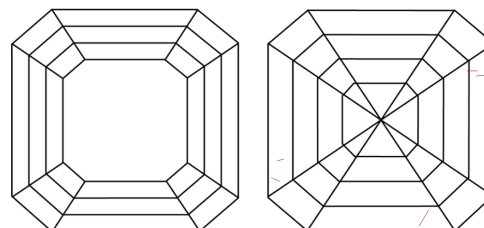

IGI

November 18, 2024
IGI Report No. 657457907
SQUARE EMERALD CUT
7.45 X 7.37 X 4.86 MM
2.52 CARATS
K
VS 1
VERY GOOD
66%
65%
Pointed
EXCELLENT
EXCELLENT
VERY SLIGHT
IGI 657457907

DIAMOND REPORT

November 18, 2024
IGI Report Number **657457907**
Description **NATURAL DIAMOND**
Shape and Cutting Style **SQUARE EMERALD CUT**
Measurements **7.45 X 7.37 X 4.86 MM**

GRADING RESULTS

Carat Weight **2.52 CARATS**
Color Grade **K**
Clarity Grade **VS 1**
Cut Grade **VERY GOOD**

ADDITIONAL GRADING INFORMATION

Polish **EXCELLENT**
Symmetry **EXCELLENT**
Fluorescence **VERY SLIGHT**
Inscription(s) **IGI 657457907**

PROPORTIONS

Sample Image Used

CLARITY CHARACTERISTICS

KEY TO SYMBOLS

Red symbols indicate internal characteristics.
Green symbols indicate external characteristics.

COLOR

D - F	G - J	K - M	N - R	S - Z	FANCY
Colorless	Near Colorless	Slightly Tinted	Very Light Color	Light Color	