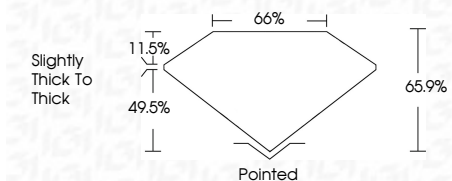

ELECTRONIC COPY

657457907
Report verification at igi.org

November 18, 2024
IGI Report Number **657457907**
Description **NATURAL DIAMOND**
Shape and Cutting Style **SQUARE EMERALD CUT**
Measurements **7.45 X 7.37 X 4.86 MM**

GRADING RESULTS

Carat Weight **2.52 CARATS**
Color Grade **K**
Clarity Grade **VS 1**
Cut Grade **VERY GOOD**

ADDITIONAL GRADING INFORMATION

Polish **EXCELLENT**
Symmetry **EXCELLENT**
Fluorescence **VERY SLIGHT**
Inscription(s) **IGI 657457907**

IGI

November 18, 2024
IGI Report No. 657457907
SQUARE EMERALD CUT
7.45 X 7.37 X 4.86 MM
2.52 CARATS
K
VS 1
VERY GOOD
66%
65%
Pointed
EXCELLENT
EXCELLENT
VERY SLIGHT
IGI 657457907

DIAMOND REPORT

November 18, 2024
IGI Report Number **657457907**
Description **NATURAL DIAMOND**
Shape and Cutting Style **SQUARE EMERALD CUT**
Measurements **7.45 X 7.37 X 4.86 MM**