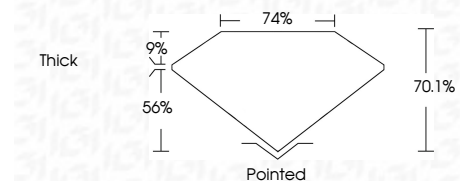

ELECTRONIC COPY

671434632
Report verification at igi.org

January 15, 2025
IGI Report Number **671434632**
Description **NATURAL DIAMOND**
Shape and Cutting Style **PRINCESS CUT**
Measurements **7.84 X 7.82 X 5.48 MM**

GRADING RESULTS

Carat Weight **3.03 CARATS**
Color Grade **K**
Clarity Grade **VS 1**
Cut Grade **VERY GOOD**

ADDITIONAL GRADING INFORMATION

Polish **EXCELLENT**
Symmetry **EXCELLENT**
Fluorescence **NONE**
Inscription(s) **IGI 671434632**

IGI

January 15, 2025
IGI Report No 671434632
PRINCESS CUT
7.84 X 7.82 X 5.48 MM
3.03 CARATS
K
Color Grade
VS 1
Clarity Grade
VERY GOOD
70.1%
74%
Thick
Pointed
EXCELLENT
EXCELLENT
NONE
IGI 671434632

DIAMOND REPORT

January 15, 2025
IGI Report Number **671434632**
Description **NATURAL DIAMOND**
Shape and Cutting Style **PRINCESS CUT**
Measurements **7.84 X 7.82 X 5.48 MM**

GRADING RESULTS

Carat Weight **3.03 CARATS**
Color Grade **K**
Clarity Grade **VS 1**
Cut Grade **VERY GOOD**