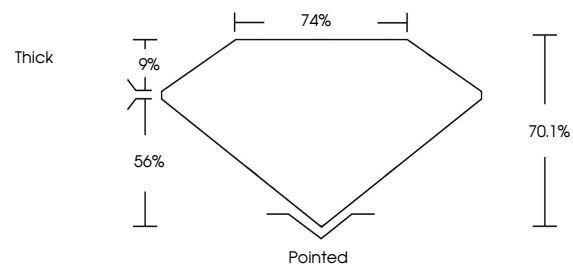

GRADING RESULTS

Carat Weight **3.03 CARATS**
Color Grade **K**
Clarity Grade **VS 1**
Cut Grade **VERY GOOD**

ADDITIONAL GRADING INFORMATION

Polish **EXCELLENT**
Symmetry **EXCELLENT**
Fluorescence **NONE**
Inscription(s) **IGI 671434632**

IGI

January 15, 2025
IGI Report No 671434632
PRINCESS CUT
7.84 X 7.82 X 5.48 MM
3.03 CARATS
K
Color Grade
VS 1
Clarity Grade
VERY GOOD
70.1%
74%
Thick
Pointed
EXCELLENT
EXCELLENT
NONE
IGI 671434632

DIAMOND REPORT

January 15, 2025
IGI Report Number **671434632**
Description **NATURAL DIAMOND**
Shape and Cutting Style **PRINCESS CUT**
Measurements **7.84 X 7.82 X 5.48 MM**

GRADING RESULTS

Carat Weight **3.03 CARATS**
Color Grade **K**
Clarity Grade **VS 1**
Cut Grade **VERY GOOD**

ADDITIONAL GRADING INFORMATION

Polish **EXCELLENT**
Symmetry **EXCELLENT**
Fluorescence **NONE**
Inscription(s) **IGI 671434632**

PROPORTIONS

Sample Image Used

CLARITY CHARACTERISTICS

KEY TO SYMBOLS

Red symbols indicate internal characteristics.
Green symbols indicate external characteristics.