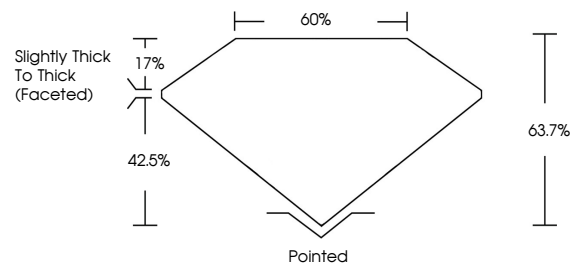

GRADING RESULTS

Carat Weight **1.02 CARAT**
Color Grade **J**
Clarity Grade **VVS 2**
Cut Grade **VERY GOOD**

ADDITIONAL GRADING INFORMATION

Polish **EXCELLENT**
Symmetry **EXCELLENT**
Fluorescence **VERY SLIGHT**
Inscription(s) **(IGI) 723525321**

IGI

August 12, 2025
IGI Report No 723525321
HEART BRILLIANT
5.76 X 6.78 X 4.32 MM
1.02 CARAT
J
VVS 2
VERY GOOD
63.7%
60%
Slightly Thick To Thick (Faceted)
Pointed
EXCELLENT
EXCELLENT
VERY SLIGHT
IGI 723525321

DIAMOND REPORT

August 12, 2025
IGI Report Number **723525321**
Description **NATURAL DIAMOND**
Shape and Cutting Style **HEART BRILLIANT**
Measurements **5.76 X 6.78 X 4.32 MM**

GRADING RESULTS

Carat Weight **1.02 CARAT**
Color Grade **J**
Clarity Grade **VVS 2**
Cut Grade **VERY GOOD**

ADDITIONAL GRADING INFORMATION

Polish **EXCELLENT**
Symmetry **EXCELLENT**
Fluorescence **VERY SLIGHT**
Inscription(s) **(IGI) 723525321**

PROPORTIONS

CLARITY CHARACTERISTICS

KEY TO SYMBOLS

Red symbols indicate internal characteristics.
Green symbols indicate external characteristics.