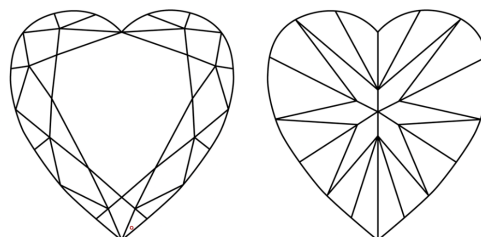

CLARITY CHARACTERISTICS

KEY TO SYMBOLS

Red symbols indicate internal characteristics.
Green symbols indicate external characteristics.