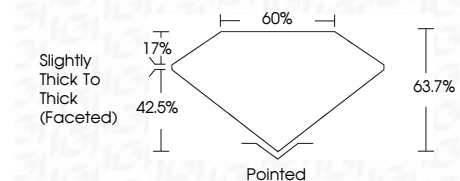

ELECTRONIC COPY

723525321
Report verification at igi.org

August 12, 2025
IGI Report Number **723525321**
Description **NATURAL DIAMOND**
Shape and Cutting Style **HEART BRILLIANT**
Measurements **5.76 X 6.78 X 4.32 MM**

GRADING RESULTS

Carat Weight **1.02 CARAT**
Color Grade **J**
Clarity Grade **VVS 2**
Cut Grade **VERY GOOD**

ADDITIONAL GRADING INFORMATION

Polish **EXCELLENT**
Symmetry **EXCELLENT**
Fluorescence **VERY SLIGHT**
Inscription(s) **(IGI) 723525321**

IGI

August 12, 2025
IGI Report No 723525321
HEART BRILLIANT
5.76 X 6.78 X 4.32 MM
1.02 CARAT
J
VVS 2
VERY GOOD
63.7%
60%
Slightly Thick To Thick (Faceted)
Pointed
EXCELLENT
EXCELLENT
VERY SLIGHT
IGI 723525321

DIAMOND REPORT

August 12, 2025
IGI Report Number **723525321**
Description **NATURAL DIAMOND**
Shape and Cutting Style **HEART BRILLIANT**
Measurements **5.76 X 6.78 X 4.32 MM**

GRADING RESULTS

Carat Weight **1.02 CARAT**
Color Grade **J**
Clarity Grade **VVS 2**
Cut Grade **VERY GOOD**