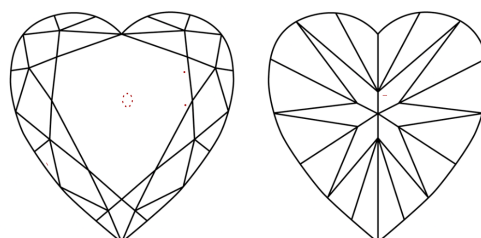

CLARITY CHARACTERISTICS

KEY TO SYMBOLS

Red symbols indicate internal characteristics.
Green symbols indicate external characteristics.