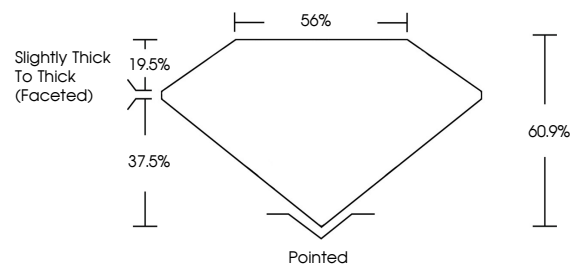

GRADING RESULTS

Carat Weight **1.54 CARAT**
Color Grade **I**
Clarity Grade **VS 2**
Cut Grade **VERY GOOD**

ADDITIONAL GRADING INFORMATION

Polish **EXCELLENT**
Symmetry **EXCELLENT**
Fluorescence **NONE**
Inscription(s) **(IGI) 723525391**

IGI

August 14, 2025
IGI Report No 723525391
HEART BRILLIANT
6.58 X 7.90 X 4.81 MM
1.54 CARAT
I
VS 2
VERY GOOD
60.9%
37.5%
19.5%
Slightly Thick To Thick (Faceted)
Pointed
EXCELLENT
EXCELLENT
NONE
(IGI) 723525391

DIAMOND REPORT

August 14, 2025
IGI Report Number **723525391**
Description **NATURAL DIAMOND**
Shape and Cutting Style **HEART BRILLIANT**
Measurements **6.58 X 7.90 X 4.81 MM**

GRADING RESULTS

Carat Weight **1.54 CARAT**
Color Grade **I**
Clarity Grade **VS 2**
Cut Grade **VERY GOOD**

ADDITIONAL GRADING INFORMATION

Polish **EXCELLENT**
Symmetry **EXCELLENT**
Fluorescence **NONE**
Inscription(s) **(IGI) 723525391**

PROPORTIONS

CLARITY CHARACTERISTICS

KEY TO SYMBOLS

Red symbols indicate internal characteristics.
Green symbols indicate external characteristics.