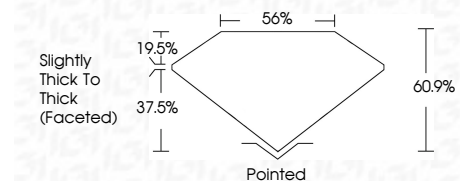

ELECTRONIC COPY

723525391
Report verification at igi.org

August 14, 2025
IGI Report Number **723525391**
Description **NATURAL DIAMOND**
Shape and Cutting Style **HEART BRILLIANT**
Measurements **6.58 X 7.90 X 4.81 MM**

GRADING RESULTS

Carat Weight **1.54 CARAT**
Color Grade **I**
Clarity Grade **VS 2**
Cut Grade **VERY GOOD**

ADDITIONAL GRADING INFORMATION

Polish **EXCELLENT**
Symmetry **EXCELLENT**
Fluorescence **NONE**
Inscription(s) **(IGI) 723525391**

IGI

August 14, 2025
IGI Report No 723525391
HEART BRILLIANT
6.58 X 7.90 X 4.81 MM
1.54 CARAT
I
VS 2
VERY GOOD
60.9%
37.5%
19.5%
Slightly Thick To Thick (Faceted)
Pointed
EXCELLENT
EXCELLENT
NONE
(IGI) 723525391

DIAMOND REPORT

August 14, 2025
IGI Report Number **723525391**
Description **NATURAL DIAMOND**
Shape and Cutting Style **HEART BRILLIANT**
Measurements **6.58 X 7.90 X 4.81 MM**

GRADING RESULTS

Carat Weight **1.54 CARAT**
Color Grade **I**
Clarity Grade **VS 2**
Cut Grade **VERY GOOD**