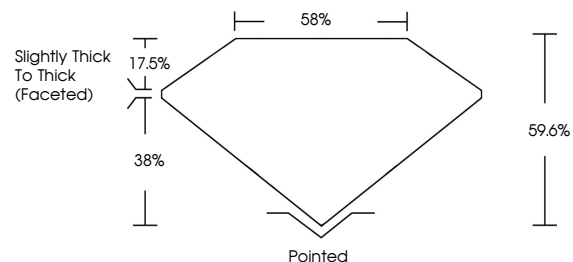

**GRADING RESULTS**

Carat Weight **2.03 CARATS**  
Color Grade **H**  
Clarity Grade **SI 1**  
Cut Grade **VERY GOOD**

**ADDITIONAL GRADING INFORMATION**

Polish **EXCELLENT**  
Symmetry **EXCELLENT**  
Fluorescence **NONE**  
Inscription(s) **IGI 728551618**

**DIAMOND REPORT**

September 12, 2025  
IGI Report Number **728551618**  
Description **NATURAL DIAMOND**  
Shape and Cutting Style **HEART BRILLIANT**  
Measurements **7.57 X 8.61 X 5.13 MM**

**GRADING RESULTS**

Carat Weight **2.03 CARATS**  
Color Grade **H**  
Clarity Grade **SI 1**  
Cut Grade **VERY GOOD**

**ADDITIONAL GRADING INFORMATION**

Polish **EXCELLENT**  
Symmetry **EXCELLENT**  
Fluorescence **NONE**  
Inscription(s) **IGI 728551618**

**PROPORTIONS**

**CLARITY CHARACTERISTICS**

**KEY TO SYMBOLS**

Red symbols indicate internal characteristics.  
Green symbols indicate external characteristics.

Sample Image Used

**COLOR**

| D - F     | G - J          | K - M           | N - R            | S - Z       | FANCY |
|-----------|----------------|-----------------|------------------|-------------|-------|
| Colorless | Near Colorless | Slightly Tinted | Very Light Color | Light Color |       |