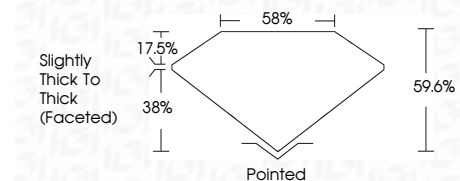

**ELECTRONIC COPY**

728551618  
Report verification at [igi.org](http://igi.org)

September 12, 2025  
IGI Report Number **728551618**  
Description **NATURAL DIAMOND**  
Shape and Cutting Style **HEART BRILLIANT**  
Measurements **7.57 X 8.61 X 5.13 MM**

**GRADING RESULTS**

Carat Weight **2.03 CARATS**  
Color Grade **H**  
Clarity Grade **SI 1**  
Cut Grade **VERY GOOD**

**ADDITIONAL GRADING INFORMATION**

Polish **EXCELLENT**  
Symmetry **EXCELLENT**  
Fluorescence **NONE**  
Inscription(s) **IGI 728551618**

Carat Weight **2.03 CARATS**  
Color Grade **H**  
Clarity Grade **SI 1**  
Cut Grade **VERY GOOD**

**ADDITIONAL GRADING INFORMATION**

Polish **EXCELLENT**  
Symmetry **EXCELLENT**  
Fluorescence **NONE**  
Inscription(s) **IGI 728551618**