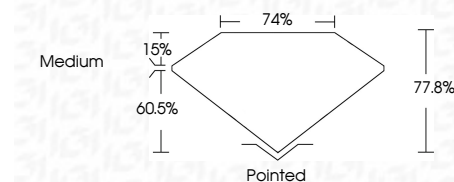

GRADING RESULTS

Carat Weight **1.51 CARAT**
Color Grade **G**
Clarity Grade **SI 2**
Cut Grade **VERY GOOD**

ADDITIONAL GRADING INFORMATION

Polish **EXCELLENT**
Symmetry **EXCELLENT**
Fluorescence **NONE**
Inscription(s) **732579929**

PROPORTIONS

Sample Image Used

CLARITY CHARACTERISTICS

KEY TO SYMBOLS

Red symbols indicate internal characteristics.
Green symbols indicate external characteristics.

COLOR

D - F	G - J	K - M	N - R	S - Z	FANCY
Colorless	Near Colorless	Slightly Tinted	Very Light Color	Light Color	

CLARITY

IF	VVS ¹⁻²	VS ¹⁻²	SI ¹⁻²	I ¹⁻³
Internally Flawless	Very Very Slightly Included	Very Slightly Included	Slightly Included	Included

September 30, 2025
IGI Report Number **732579929**
Description **NATURAL DIAMOND**
Shape and Cutting Style **PRINCESS CUT**
Measurements **6.09 X 5.90 X 4.59 MM**
GRADING RESULTS
Carat Weight **1.51 CARAT**
Color Grade **G**
Clarity Grade **SI 2**
Cut Grade **VERY GOOD**