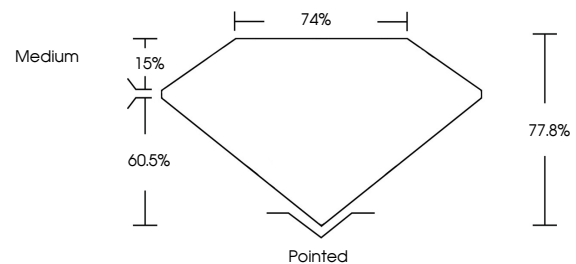

ELECTRONIC COPY

732579929
Report verification at igi.org

DIAMOND REPORT

September 30, 2025
IGI Report Number **732579929**
Description **NATURAL DIAMOND**
Shape and Cutting Style **PRINCESS CUT**
Measurements **6.09 X 5.90 X 4.59 MM**

GRADING RESULTS

Carat Weight **1.51 CARAT**
Color Grade **G**
Clarity Grade **SI 2**
Cut Grade **VERY GOOD**

ADDITIONAL GRADING INFORMATION

Polish **EXCELLENT**
Symmetry **EXCELLENT**
Fluorescence **NONE**
Inscription(s) **732579929**

PROPORTIONS

Sample Image Used

CLARITY CHARACTERISTICS

KEY TO SYMBOLS

Red symbols indicate internal characteristics.
Green symbols indicate external characteristics.

COLOR

D - F	G - J	K - M	N - R	S - Z	FANCY
Colorless	Near Colorless	Slightly Tinted	Very Light Color	Light Color	

CLARITY

IF	VVS ¹⁻²	VS ¹⁻²	SI ¹⁻²	I ¹⁻³
Internally Flawless	Very Very Slightly Included	Very Slightly Included	Slightly Included	Included

September 30, 2025
IGI Report Number **732579929**
Description **NATURAL DIAMOND**
Shape and Cutting Style **PRINCESS CUT**
Measurements **6.09 X 5.90 X 4.59 MM**
GRADING RESULTS
Carat Weight **1.51 CARAT**
Color Grade **G**
Clarity Grade **SI 2**
Cut Grade **VERY GOOD**