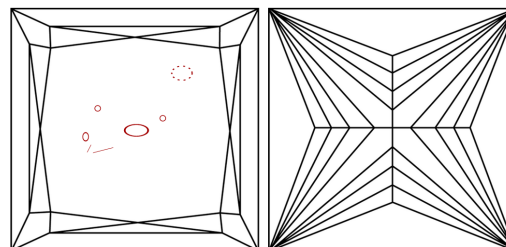

ELECTRONIC COPY

732579929
Report verification at igi.org

DIAMOND REPORT

September 30, 2025
IGI Report Number **732579929**
Description **NATURAL DIAMOND**
Shape and Cutting Style **PRINCESS CUT**
Measurements **6.09 X 5.90 X 4.59 MM**

GRADING RESULTS

Carat Weight **1.51 CARAT**
Color Grade **G**
Clarity Grade **SI 2**
Cut Grade **VERY GOOD**

ADDITIONAL GRADING INFORMATION

Polish **EXCELLENT**
Symmetry **EXCELLENT**
Fluorescence **NONE**
Inscription(s) **732579929**

PROPORTIONS

Sample Image Used

CLARITY CHARACTERISTICS

KEY TO SYMBOLS

Red symbols indicate internal characteristics.
Green symbols indicate external characteristics.

COLOR

D - F	G - J	K - M	N - R	S - Z	FANCY
Colorless	Near Colorless	Slightly Tinted	Very Light Color	Light Color	

CLARITY

IF	VVS ¹⁻²	VS ¹⁻²	SI ¹⁻²	I ¹⁻³
Internally Flawless	Very Very Slightly Included	Very Slightly Included	Slightly Included	Included

September 30, 2025
IGI Report Number **732579929**
Description **NATURAL DIAMOND**
Shape and Cutting Style **PRINCESS CUT**
Measurements **6.09 X 5.90 X 4.59 MM**
GRADING RESULTS
Carat Weight **1.51 CARAT**
Color Grade **G**
Clarity Grade **SI 2**
Cut Grade **VERY GOOD**