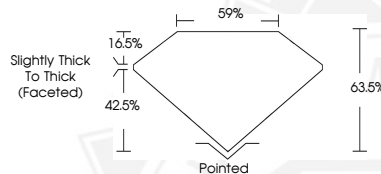

October 11, 2025
IGI Report Number 739570134
HEART BRILLIANT
NATURAL DIAMOND
5.28 X 6.36 X 4.04 MM
Carat Weight **0.80 CARAT**
Color Grade **H**
Clarity Grade **VS 1**
Cut Grade **VERY GOOD**
Polish **EXCELLENT**
Symmetry **EXCELLENT**
Fluorescence **NONE**
Inscription(s) **IGI 739570134**