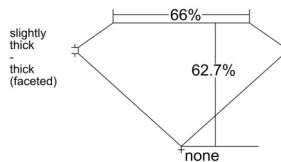

GIA®

FACSIMILE

GIA REPORT

7543622821

Verify this report at GIA.edu

GIA NATURAL DIAMOND DOSSIER®

February 12, 2026

GIA Report Number 7543622821

Shape and Cutting Style ..... Heart Brilliant

Measurements ..... 4.27 x 4.97 x 3.12 mm

GRADING RESULTS

Carat Weight ..... 0.40 carat

Color Grade ..... E

Clarity Grade VS1

ADDITIONAL GRADING INFORMATION

Polish ..... Excellent

Symmetry ..... Very Good

Fluorescence ..... None

Clarity Characteristics..... Feather, Cloud, Needle, Pinpoint

Inscription(s): GIA 7543622821

PROPORTIONS

Profile not to actual proportions

GRADING SCALES

GIA COLOR SCALE		GIA CLARITY SCALE			
COLORLESS	D	VERY VERY SLIGHTLY INCLUDED	FLAWLESS		
	E		INTERNALLY FLAWLESS		
	F	VERY SLIGHTLY INCLUDED	VVS₁		
	G		VVS₂		
	H		VS₁		
	NEAR COLORLESS	I	SLIGHTLY INCLUDED	VS₂	
		J		SI₁	
		FAINT	K	INCLUDED	SI₂
			L		I₁
			M		I₂
VERT LIGHT	N	LIGHT	I₃		
	O				
	P				
	Q				
	R