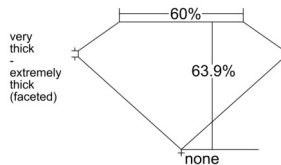

GIA®

FACSIMILE

GIA REPORT

7543970845

Verify this report at GIA.edu

GIA NATURAL DIAMOND DOSSIER®

April 08, 2026
GIA Report Number 7543970845
Shape and Cutting Style ..... Oval Brilliant
Measurements ..... 7.17 x 5.04 x 3.22 mm

GRADING RESULTS

Carat Weight ..... 0.82 carat
Color Grade I
Clarity Grade VS1

ADDITIONAL GRADING INFORMATION

Polish ..... Very Good
Symmetry ..... Very Good
Fluorescence ..... None
Clarity Characteristics ..... Crystal
Inscription(s): GIA 7543970845

PROPORTIONS

Profile not to actual proportions

GRADING SCALES

GIA COLOR SCALE		GIA CLARITY SCALE			
COLORLESS	D	VERY VERY SLIGHTLY INCLUDED	FLAWLESS		
	E		INTERNALLY FLAWLESS		
	F	VERY SLIGHTLY INCLUDED	VVS₁		
	G		VVS₂		
	H		VS₁		
	NEAR COLORLESS	I	SLIGHTLY INCLUDED	VS₂	
		J		SI₁	
		FAINT	K	INCLUDED	SI₂
			L		I₁
			M		I₂
VERT LIGHT	N		INCLUDED	I₃	
	O				
	P				
	Q				
	R				
	S				
LIGHT	T				
	U				
	V				
	W				
	X				
Y					
Z