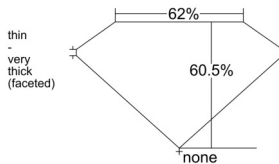

GIA®

FACSIMILE

GIA REPORT

7548432776

Verify this report at GIA.edu

GIA NATURAL DIAMOND DOSSIER®

January 14, 2026
GIA Report Number **7548432776**
Shape and Cutting Style ..... **Pear Brilliant**
Measurements ..... **6.70 x 4.15 x 2.51 mm**

GRADING RESULTS

Carat Weight ..... **0.41 carat**
Color Grade ..... **G**
Clarity Grade **S12**

ADDITIONAL GRADING INFORMATION

Polish ..... **Excellent**
Symmetry ..... **Excellent**
Fluorescence ..... **None**
Clarity Characteristics ..... **Feather**
Inscription(s): **GIA 7548432776**

PROPORTIONS

Profile not to actual proportions

GRADING SCALES

GIA COLOR SCALE		GIA CLARITY SCALE			
COLORLESS	D	VERY VERY SLIGHTLY INCLUDED	FLAWLESS		
	E		INTERNALLY FLAWLESS		
	F	VERY SLIGHTLY INCLUDED	VVS₁		
	G		VVS₂		
	H		VS₁		
	NEAR COLORLESS	I	SLIGHTLY INCLUDED	VS₂	
		J		S1₁	
		FAINT	K	INCLUDED	S1₂
			L		I₁
	M		INCLUDED	I₂	
N	I₃				
O					
VERT LIGHT	P				
	Q				
	R				
	LIGHT	S			
		T			
		U			
		V			
		W			
X					
Y					
Z