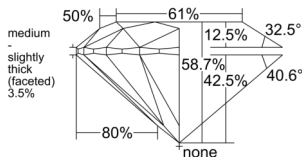

GIA®

FACSIMILE

GIA REPORT

7551173924

Verify this report at GIA.edu

GIA NATURAL DIAMOND DOSSIER®

May 05, 2026
GIA Report Number 7551173924
Shape and Cutting Style ..... Round Brilliant
Measurements ..... 4.37 - 4.39 x 2.57 mm

GRADING RESULTS

Carat Weight ..... 0.30 carat
Color Grade ..... H
Clarity Grade VS1
Cut Grade ..... Very Good

ADDITIONAL GRADING INFORMATION

Polish ..... Excellent
Symmetry ..... Excellent
Fluorescence ..... Faint
Clarity Characteristics ..... Feather, Pinpoint
Inscription(s): GIA 7551173924

PROPORTIONS

Profile to actual proportions

GRADING SCALES

GIA COLOR SCALE	GIA CLARITY SCALE	GIA CUT SCALE
COLOURLESS	FLAWLESS	EXCELLENT
D	INTERNALLY FLAWLESS	
E	VVS₁	VERY GOOD
F		
G	VS₁	GOOD
H		
I	SI₁	FAIR
J		
K	I₁	POOR
L		
M	I₂	
N		
O	I₃	
P		
Q		
R		
S		
T		
U		
V		
W		
X		
Y		
Z