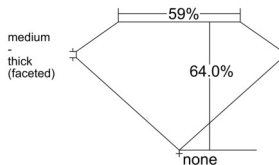

GIA®

FACSIMILE

GIA REPORT 7552061326

Verify this report at GIA.edu

GIA NATURAL DIAMOND DOSSIER®

April 17, 2026
GIA Report Number 7552061326
Shape and Cutting Style ..... Oval Brilliant
Measurements ..... 7.26 x 5.11 x 3.27 mm

GRADING RESULTS

Carat Weight ..... 0.80 carat
Color Grade ..... G
Clarity Grade VVS1

ADDITIONAL GRADING INFORMATION

Polish ..... Excellent
Symmetry ..... Excellent
Fluorescence ..... Medium Blue
Clarity Characteristics ..... Pinpoint
Inscription(s): GIA 7552061326

PROPORTIONS

Profile not to actual proportions

GRADING SCALES

GIA COLOR SCALE		GIA CLARITY SCALE			
COLORLESS	D	VERY VERY SLIGHTLY INCLUDED	FLAWLESS		
	E		INTERNALLY FLAWLESS		
	F		VVS₁		
	NEAR COLORLESS	G	VERY SLIGHTLY INCLUDED	VVS₂	
		H		VS₁	
		FAINT	I	SLIGHTLY INCLUDED	VS₂
			J		SI₁
			K		SI₂
	LIGHT	L	INCLUDED	I₁	
		M		I₂	
N		I₃			
O					
P					
Q					
R					
S					
T					
U					
V					
W					
X					
Y					
Z