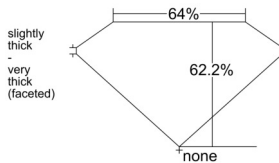

GIA®

FACSIMILE

GIA REPORT 7553003731

Verify this report at GIA.edu

GIA NATURAL DIAMOND DOSSIER®

April 11, 2026
GIA Report Number 7553003731
Shape and Cutting Style ..... Marquise Brilliant
Measurements ..... 8.84 x 4.25 x 2.65 mm

GRADING RESULTS

Carat Weight ..... 0.60 carat
Color Grade ..... F
Clarity Grade VS2

ADDITIONAL GRADING INFORMATION

Polish ..... Excellent
Symmetry ..... Excellent
Fluorescence ..... Medium Blue
Clarity Characteristics ..... Needle
Inscription(s): GIA 7553003731

PROPORTIONS

Profile not to actual proportions

GRADING SCALES

GIA COLOR SCALE		GIA CLARITY SCALE	
COLORLESS	D	VERY VERY SLIGHTLY INCLUDED	FLAWLESS
	E		INTERNALLY FLAWLESS
	F		VVS₁
	G		VVS₂
	H		VS₁
	I		VS₂
	J		SI₁
	K		SI₂
	L		I₁
	M		I₂
NEAR COLORLESS	N	SLIGHTLY INCLUDED	I₃
	O		
	P		
	Q		
FAINT	R		
	S		
	T		
	U		
VERY LIGHT	V		
	W		
	X		
	Y		
LIGHT	Z