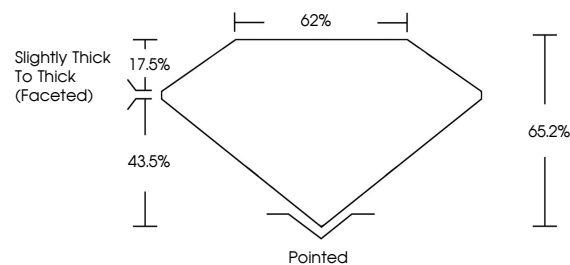

GRADING RESULTS

Carat Weight **1.20 CARAT**
Color Grade **G**
Clarity Grade **VS 1**
Cut Grade **VERY GOOD**

ADDITIONAL GRADING INFORMATION

Polish **EXCELLENT**
Symmetry **EXCELLENT**
Fluorescence **VERY SLIGHT**
Inscription(s) **(IGI) 756555285**

IGI

January 2, 2026
IGI Report No 756555285
PEAR BRILLIANT
8.73 X 5.84 X 3.81 MM
1.20 CARAT
G
VS 1
VERY GOOD
66.2%
62%
Slightly Thick To Thick (Faceted)
Pointed
EXCELLENT
EXCELLENT
VERY SLIGHT
VERY SLIGHT
(IGI) 756555285

DIAMOND REPORT

January 2, 2026
IGI Report Number **756555285**
Description **NATURAL DIAMOND**
Shape and Cutting Style **PEAR BRILLIANT**
Measurements **8.73 X 5.84 X 3.81 MM**

GRADING RESULTS

Carat Weight **1.20 CARAT**
Color Grade **G**
Clarity Grade **VS 1**
Cut Grade **VERY GOOD**

ADDITIONAL GRADING INFORMATION

Polish **EXCELLENT**
Symmetry **EXCELLENT**
Fluorescence **VERY SLIGHT**
Inscription(s) **(IGI) 756555285**

PROPORTIONS

Sample Image Used

CLARITY CHARACTERISTICS

KEY TO SYMBOLS