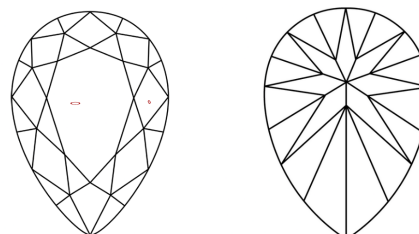

ELECTRONIC COPY

756555285
Report verification at igi.org

January 2, 2026
IGI Report Number **756555285**
Description **NATURAL DIAMOND**
Shape and Cutting Style **PEAR BRILLIANT**
Measurements **8.73 X 5.84 X 3.81 MM**

DIAMOND REPORT

January 2, 2026
IGI Report Number **756555285**
Description **NATURAL DIAMOND**
Shape and Cutting Style **PEAR BRILLIANT**
Measurements **8.73 X 5.84 X 3.81 MM**

GRADING RESULTS

Carat Weight **1.20 CARAT**
Color Grade **G**
Clarity Grade **VS 1**
Cut Grade **VERY GOOD**

ADDITIONAL GRADING INFORMATION

Polish **EXCELLENT**
Symmetry **EXCELLENT**
Fluorescence **VERY SLIGHT**
Inscription(s) **(IGI) 756555285**

PROPORTIONS

Sample Image Used

CLARITY CHARACTERISTICS

KEY TO SYMBOLS

Red symbols indicate internal characteristics.
Green symbols indicate external characteristics.