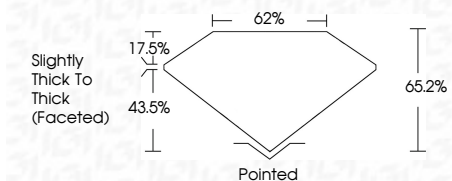

ELECTRONIC COPY

756555285
Report verification at igi.org

January 2, 2026
IGI Report Number **756555285**
Description **NATURAL DIAMOND**
Shape and Cutting Style **PEAR BRILLIANT**
Measurements **8.73 X 5.84 X 3.81 MM**

GRADING RESULTS

Carat Weight **1.20 CARAT**
Color Grade **G**
Clarity Grade **VS 1**
Cut Grade **VERY GOOD**

ADDITIONAL GRADING INFORMATION

Polish **EXCELLENT**
Symmetry **EXCELLENT**
Fluorescence **VERY SLIGHT**
Inscription(s) **(IGI) 756555285**

IGI

January 2, 2026
IGI Report No 756555285
PEAR BRILLIANT
8.73 X 5.84 X 3.81 MM
1.20 CARAT
G
VS 1
VERY GOOD
66.2%
62%
Slightly Thick To Thick (Faceted)
Pointed
EXCELLENT
EXCELLENT
VERY SLIGHT
VERY SLIGHT
(IGI) 756555285

DIAMOND REPORT

January 2, 2026
IGI Report Number **756555285**
Description **NATURAL DIAMOND**
Shape and Cutting Style **PEAR BRILLIANT**
Measurements **8.73 X 5.84 X 3.81 MM**

GRADING RESULTS

Carat Weight **1.20 CARAT**
Color Grade **G**
Clarity Grade **VS 1**
Cut Grade **VERY GOOD**