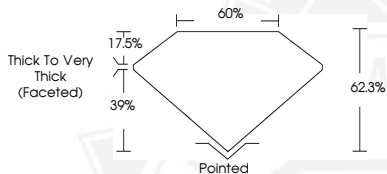

January 23, 2026

IGI Report Number 764687573

HEART BRILLIANT

NATURAL DIAMOND

5.11 X 5.91 X 3.68 MM

Carat Weight 0.70 CARAT
Color Grade J
Clarity Grade VVS 1
Cut Grade VERY GOOD
Polish EXCELLENT
Symmetry EXCELLENT
Fluorescence SLIGHT
Inscription(s) IGI 764687573