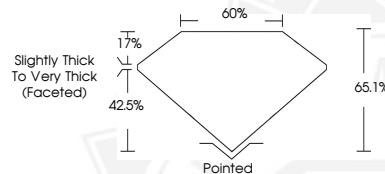

February 2, 2026

IGI Report Number 764688154

HEART BRILLIANT

NATURAL DIAMOND

5.46 X 6.45 X 4.20 MM

Carat Weight 0.90 CARAT
Color Grade J
Clarity Grade VS 1
Cut Grade VERY GOOD
Polish EXCELLENT
Symmetry EXCELLENT
Fluorescence VERY SLIGHT
Inscription(s) (G) 764688154