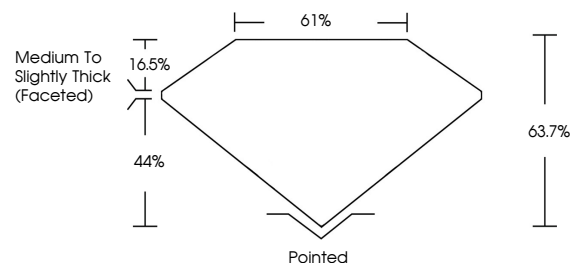

PROPORTIONS