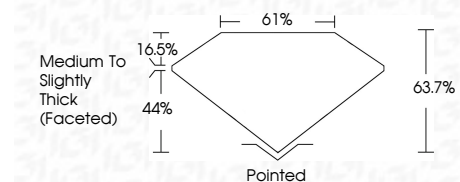

ELECTRONIC COPY

770656423
Report verification at igi.org

March 13, 2026
IGI Report Number **770656423**
Description **NATURAL DIAMOND**
Shape and Cutting Style **PEAR BRILLIANT**
Measurements **11.15 X 6.91 X 4.40 MM**

GRADING RESULTS
Carat Weight **2.05 CARATS**
Color Grade **J**
Clarity Grade **VS 2**
Cut Grade **VERY GOOD**

ADDITIONAL GRADING INFORMATION
Polish **EXCELLENT**
Symmetry **EXCELLENT**
Fluorescence **SLIGHT**
Inscription(s) **IGI 770656423**

March 13, 2026
IGI Report No 770656423
PEAR BRILLIANT
2.05 CARATS
J
Color Grade
VS 2
VERY GOOD
11.15 X 6.91 X 4.40 MM
63.7%
61%
Medium To Slightly Thick (Faceted)
Pointed
EXCELLENT
EXCELLENT
SLIGHT
IGI 770656423

DIAMOND REPORT

March 13, 2026
IGI Report Number **770656423**
Description **NATURAL DIAMOND**
Shape and Cutting Style **PEAR BRILLIANT**
Measurements **11.15 X 6.91 X 4.40 MM**

GRADING RESULTS
Carat Weight **2.05 CARATS**
Color Grade **J**
Clarity Grade **VS 2**
Cut Grade **VERY GOOD**