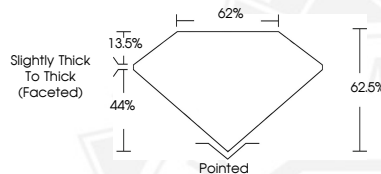

March 2, 2026

IGI Report Number **774628744**

PEAR BRILLIANT

NATURAL DIAMOND

8.27 X 5.06 X 3.16 MM

Carat Weight **0.81 CARAT**

Color Grade **J**

Clarity Grade **I.F.**

Cut Grade **VERY GOOD**

Polish **EXCELLENT**

Symmetry **EXCELLENT**

Fluorescence **NONE**

Inscription(s) **IGI 774628744**