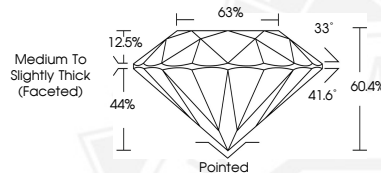

March 10, 2026

IGI Report Number 778607526

ROUND BRILLIANT
NATURAL DIAMOND
4.31 - 4.34 X 2.61 MM

0.30 CARAT
G
VVS 1
EXCELLENT
EXCELLENT
EXCELLENT
NONE
Inscription(s) IGI 778607526