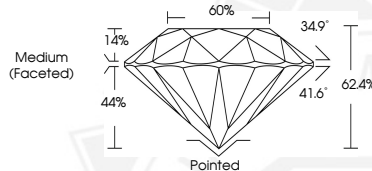

March 16, 2026

IGI Report Number 778611644

ROUND BRILLIANT

NATURAL DIAMOND

4.26 - 4.28 X 2.67 MM

0.30 CARAT

G

VVS 1

EXCELLENT

EXCELLENT

EXCELLENT

NONE

IGI 778611644

Comments: IDEAL CUT ROUND

BRILLIANT