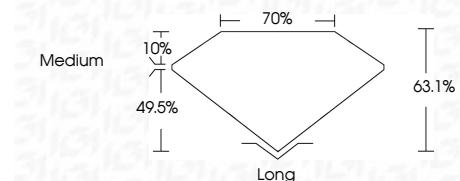

ELECTRONIC COPY

780668853
Report verification at igi.org

March 25, 2026
IGI Report Number **780668853**
Description **NATURAL DIAMOND**
Shape and Cutting Style **EMERALD CUT**
Measurements **12.43 X 8.07 X 5.09 MM**

GRADING RESULTS

Carat Weight **5.05 CARATS**
Color Grade **I**
Clarity Grade **VVS 2**
Cut Grade **VERY GOOD**

ADDITIONAL GRADING INFORMATION

Polish **EXCELLENT**
Symmetry **EXCELLENT**
Fluorescence **NONE**
Inscription(s) **(IGI) 780668853**

IGI

March 25, 2026
IGI Report No 780668853
EMERALD CUT
5.05 CARATS
I
12.43 X 8.07 X 5.09 MM
Color Grade
VVS 2
VERY GOOD
Depth
63.1%
Table
70%
Girdle
Medium
Long
EXCELLENT
EXCELLENT
NONE
(IGI) 780668853

DIAMOND REPORT

March 25, 2026
IGI Report Number **780668853**
Description **NATURAL DIAMOND**
Shape and Cutting Style **EMERALD CUT**
Measurements **12.43 X 8.07 X 5.09 MM**

GRADING RESULTS

Carat Weight **5.05 CARATS**
Color Grade **I**
Clarity Grade **VVS 2**
Cut Grade **VERY GOOD**