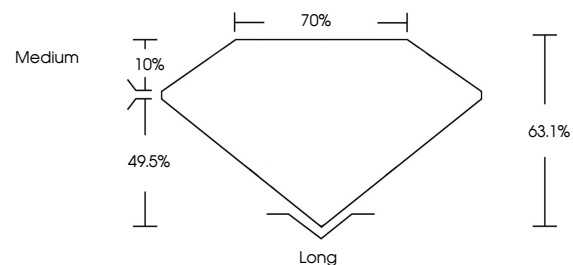

GRADING RESULTS

Carat Weight **5.05 CARATS**
Color Grade **I**
Clarity Grade **VVS 2**
Cut Grade **VERY GOOD**

ADDITIONAL GRADING INFORMATION

Polish **EXCELLENT**
Symmetry **EXCELLENT**
Fluorescence **NONE**
Inscription(s) **(IGI) 780668853**

IGI

March 25, 2026
IGI Report No 780668853
EMERALD CUT
5.05 CARATS
I
12.43 X 8.07 X 5.09 MM
Color Grade
VVS 2
VERY GOOD
Depth
63.1%
Table
70%
Girdle
Medium
Long
EXCELLENT
EXCELLENT
NONE
(IGI) 780668853

DIAMOND REPORT

March 25, 2026
IGI Report Number **780668853**
Description **NATURAL DIAMOND**
Shape and Cutting Style **EMERALD CUT**
Measurements **12.43 X 8.07 X 5.09 MM**

GRADING RESULTS

Carat Weight **5.05 CARATS**
Color Grade **I**
Clarity Grade **VVS 2**
Cut Grade **VERY GOOD**

ADDITIONAL GRADING INFORMATION

Polish **EXCELLENT**
Symmetry **EXCELLENT**
Fluorescence **NONE**
Inscription(s) **(IGI) 780668853**

PROPORTIONS

Sample Image Used

CLARITY CHARACTERISTICS

KEY TO SYMBOLS

Red symbols indicate internal characteristics.
Green symbols indicate external characteristics.